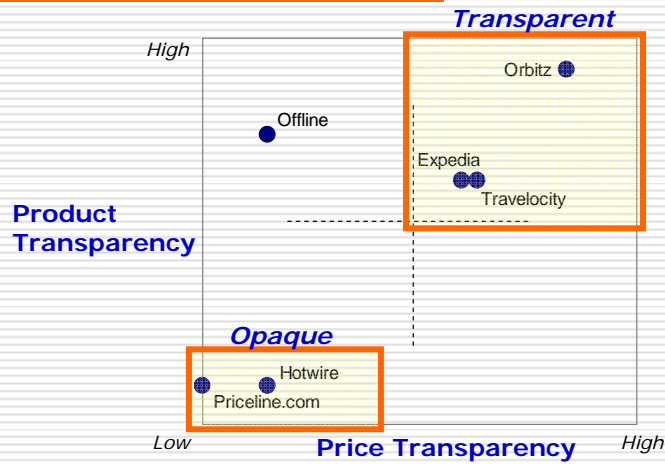

The Internet Enables Competition in the Transparency Dimension

Source: Granados, N.F., Gupta, A., and Kauffman, R.F. "Designing Internet-Based Selling Mechanisms: Multi-Channel Transparency Strategy," *WITS*, Las Vegas, NV, 2005.